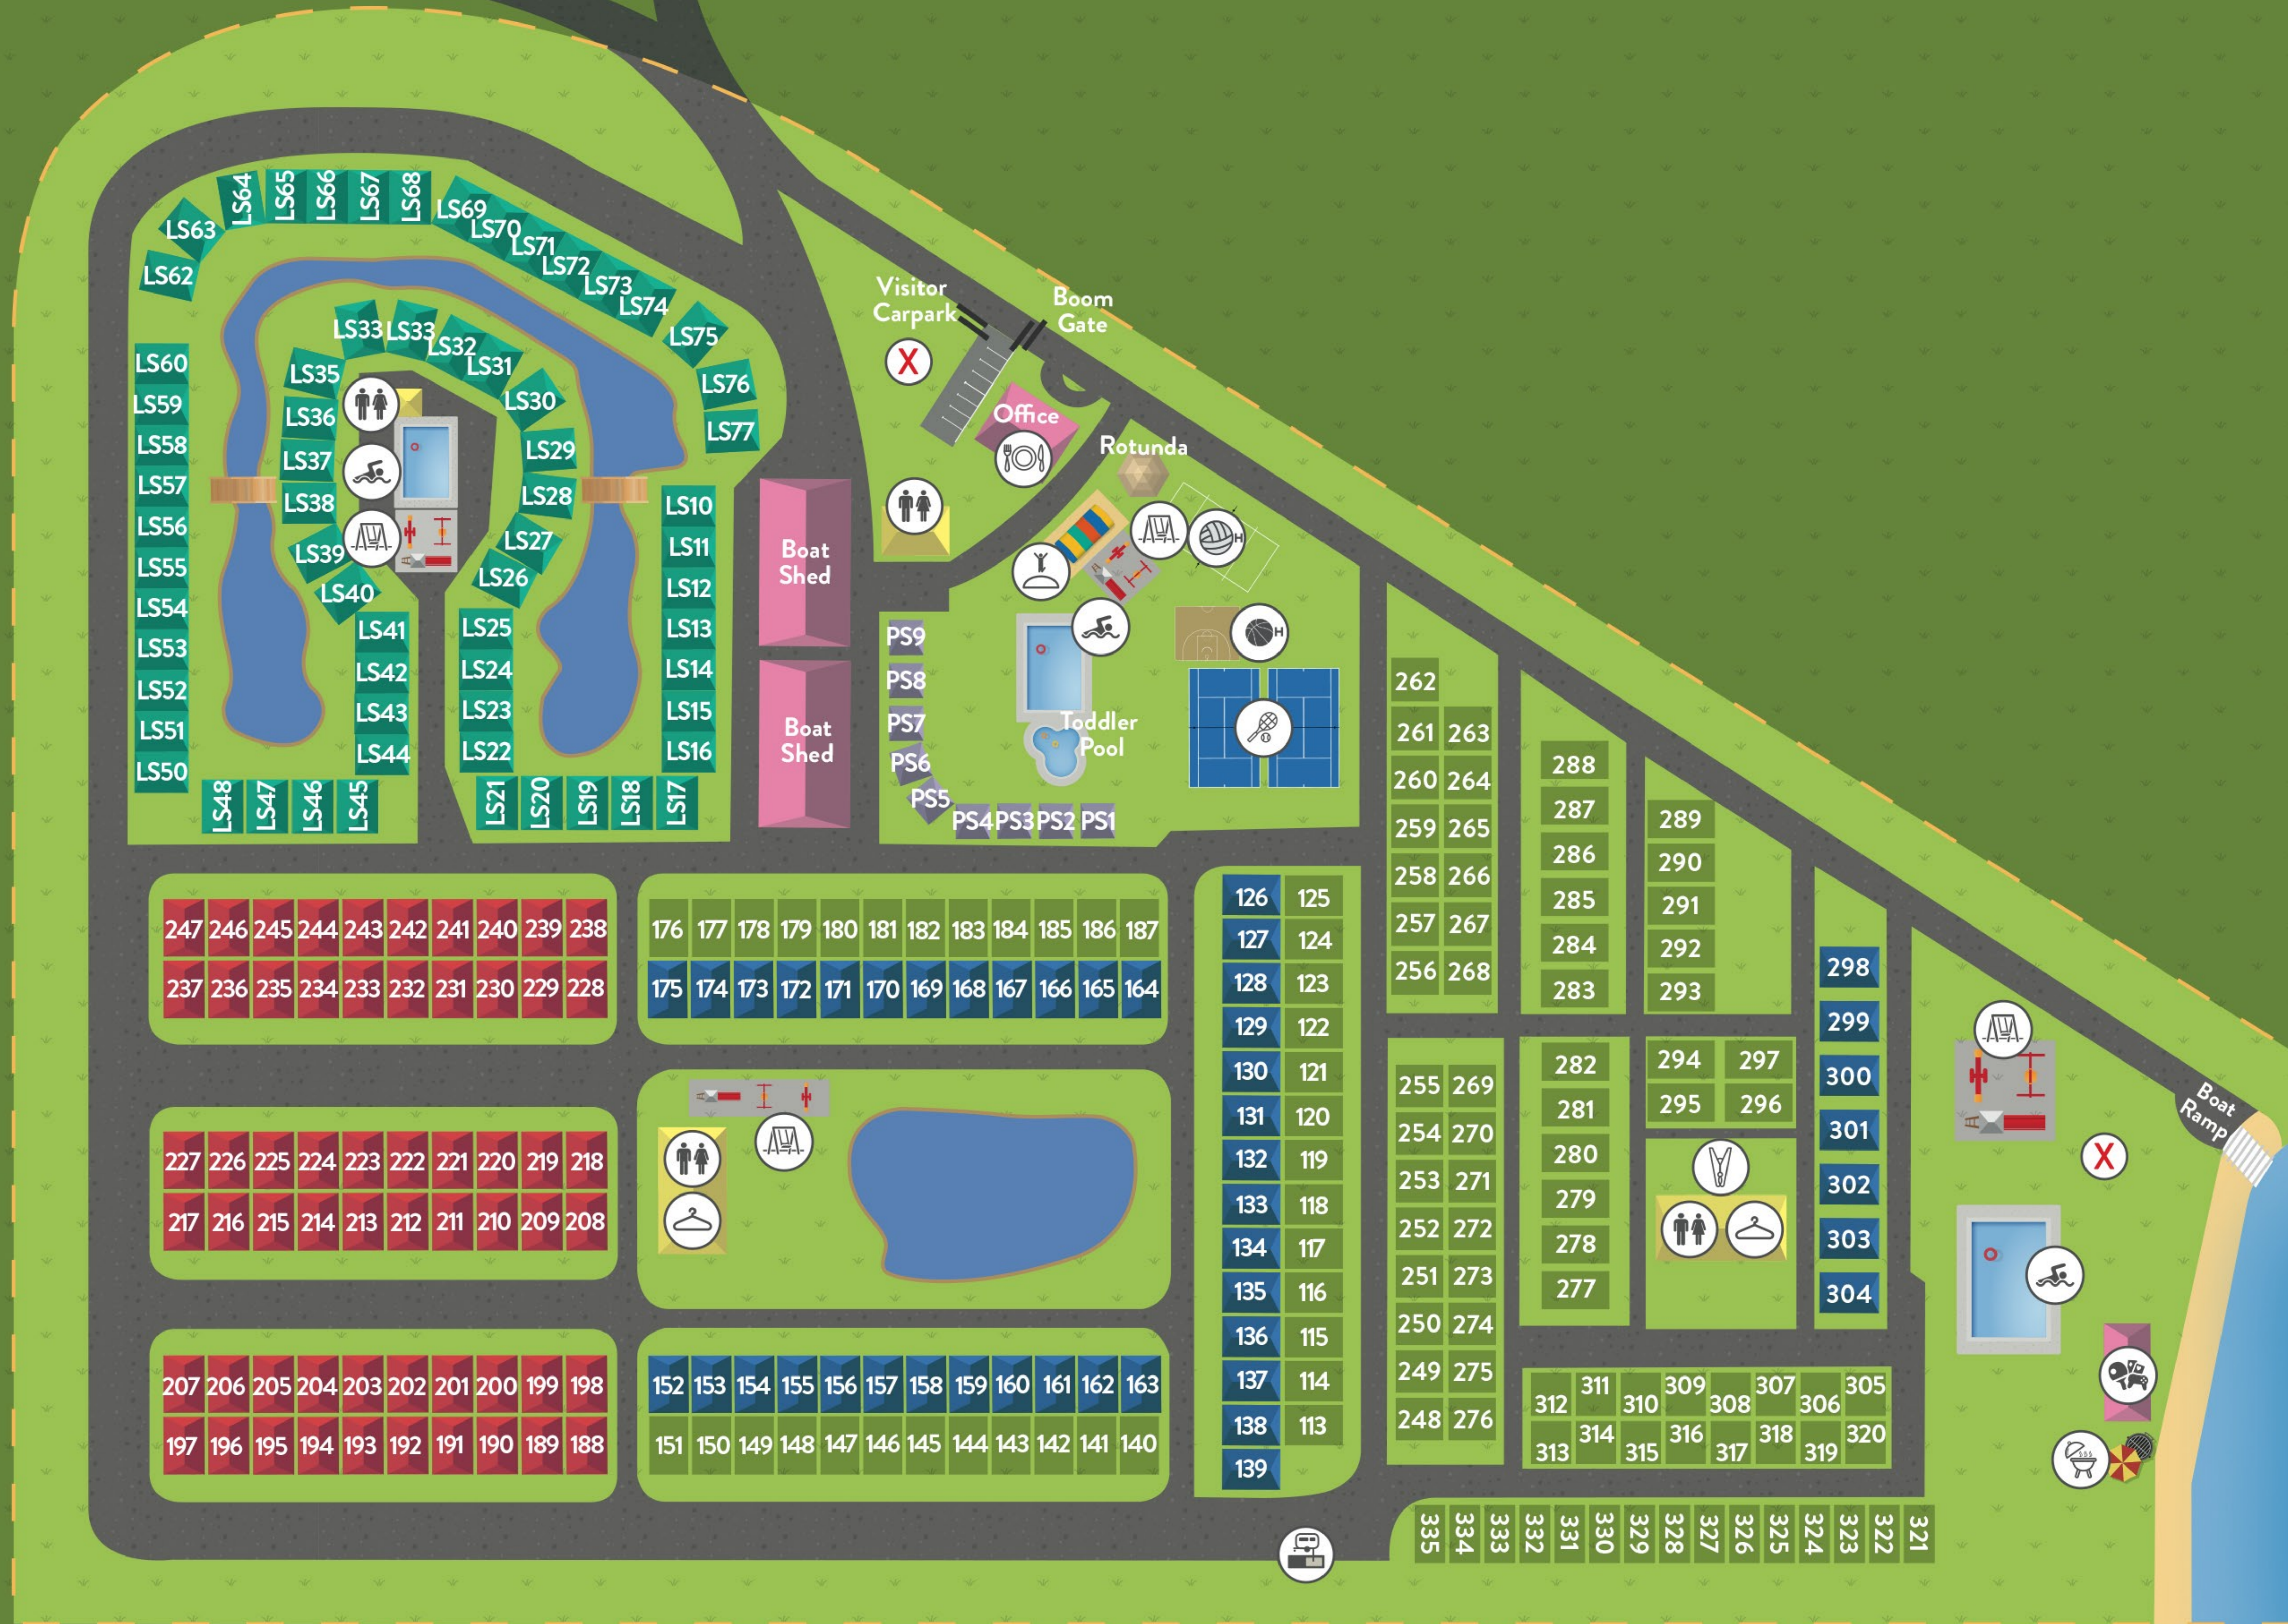

Discovery PARKS

HORSESHOE LAGOON

- POOLSIDE SITES
- NEW DEVELOPMENT
- LAKEVIEW
- LAKESIDE
- SEWERED SITES
- COMMON AREAS
- AMENITIES
- POOL
- LAUNDRY
- BEACH VOLLEYBALL
- DUMP POINT
- CAFÉ
- TENNIS COURT
- PLAYGROUND
- GAMES ROOM
- BASKETBALL COURT
- BBQ
- TOILETS
- EVACUATION POINT

550m approx 7min walk

Old Barmah Rd, Moama, NSW 2731 • (03) 5482 2320 • After Hours Emergency 0429 151 386